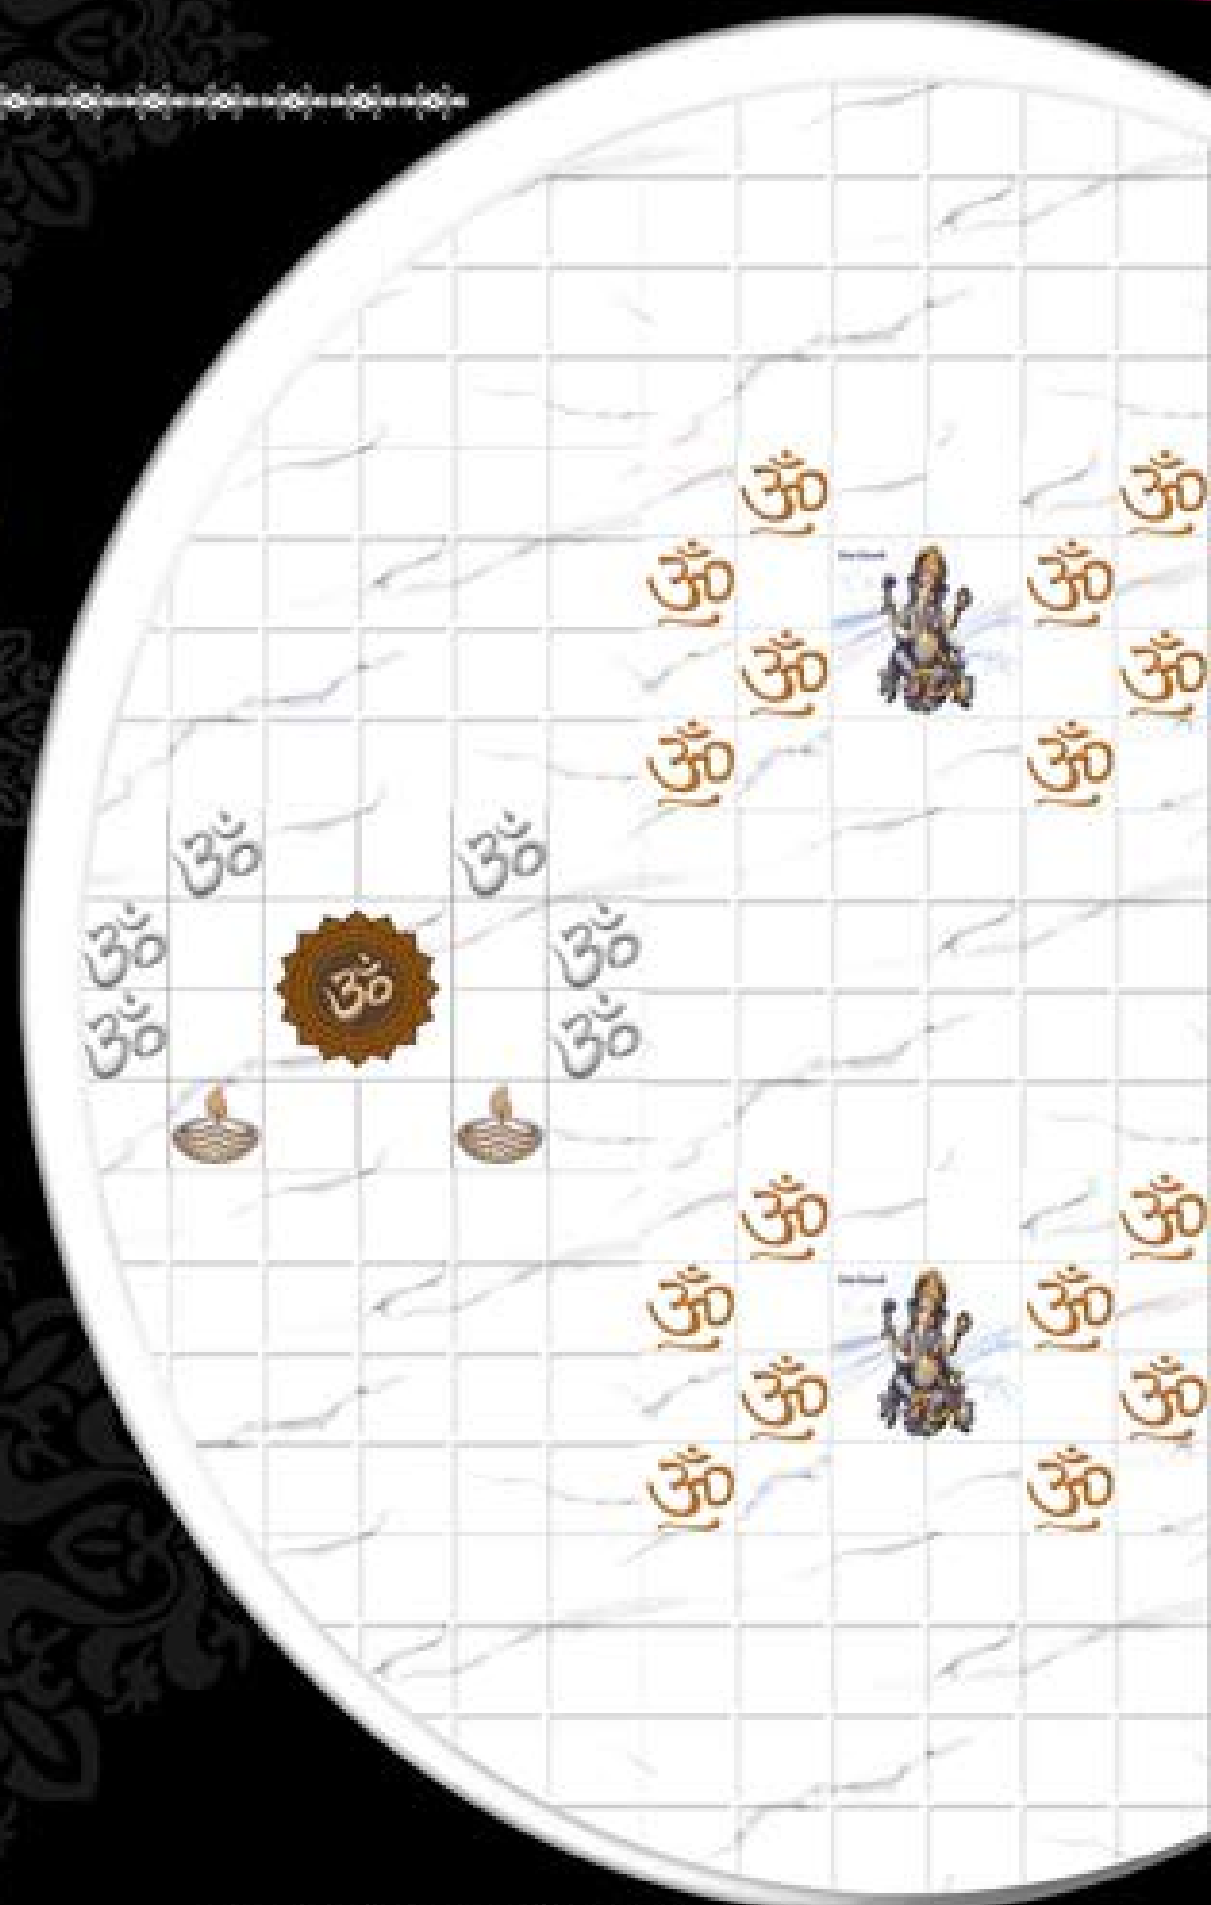

Beauty forever.....

Glossy series
10" x 15"