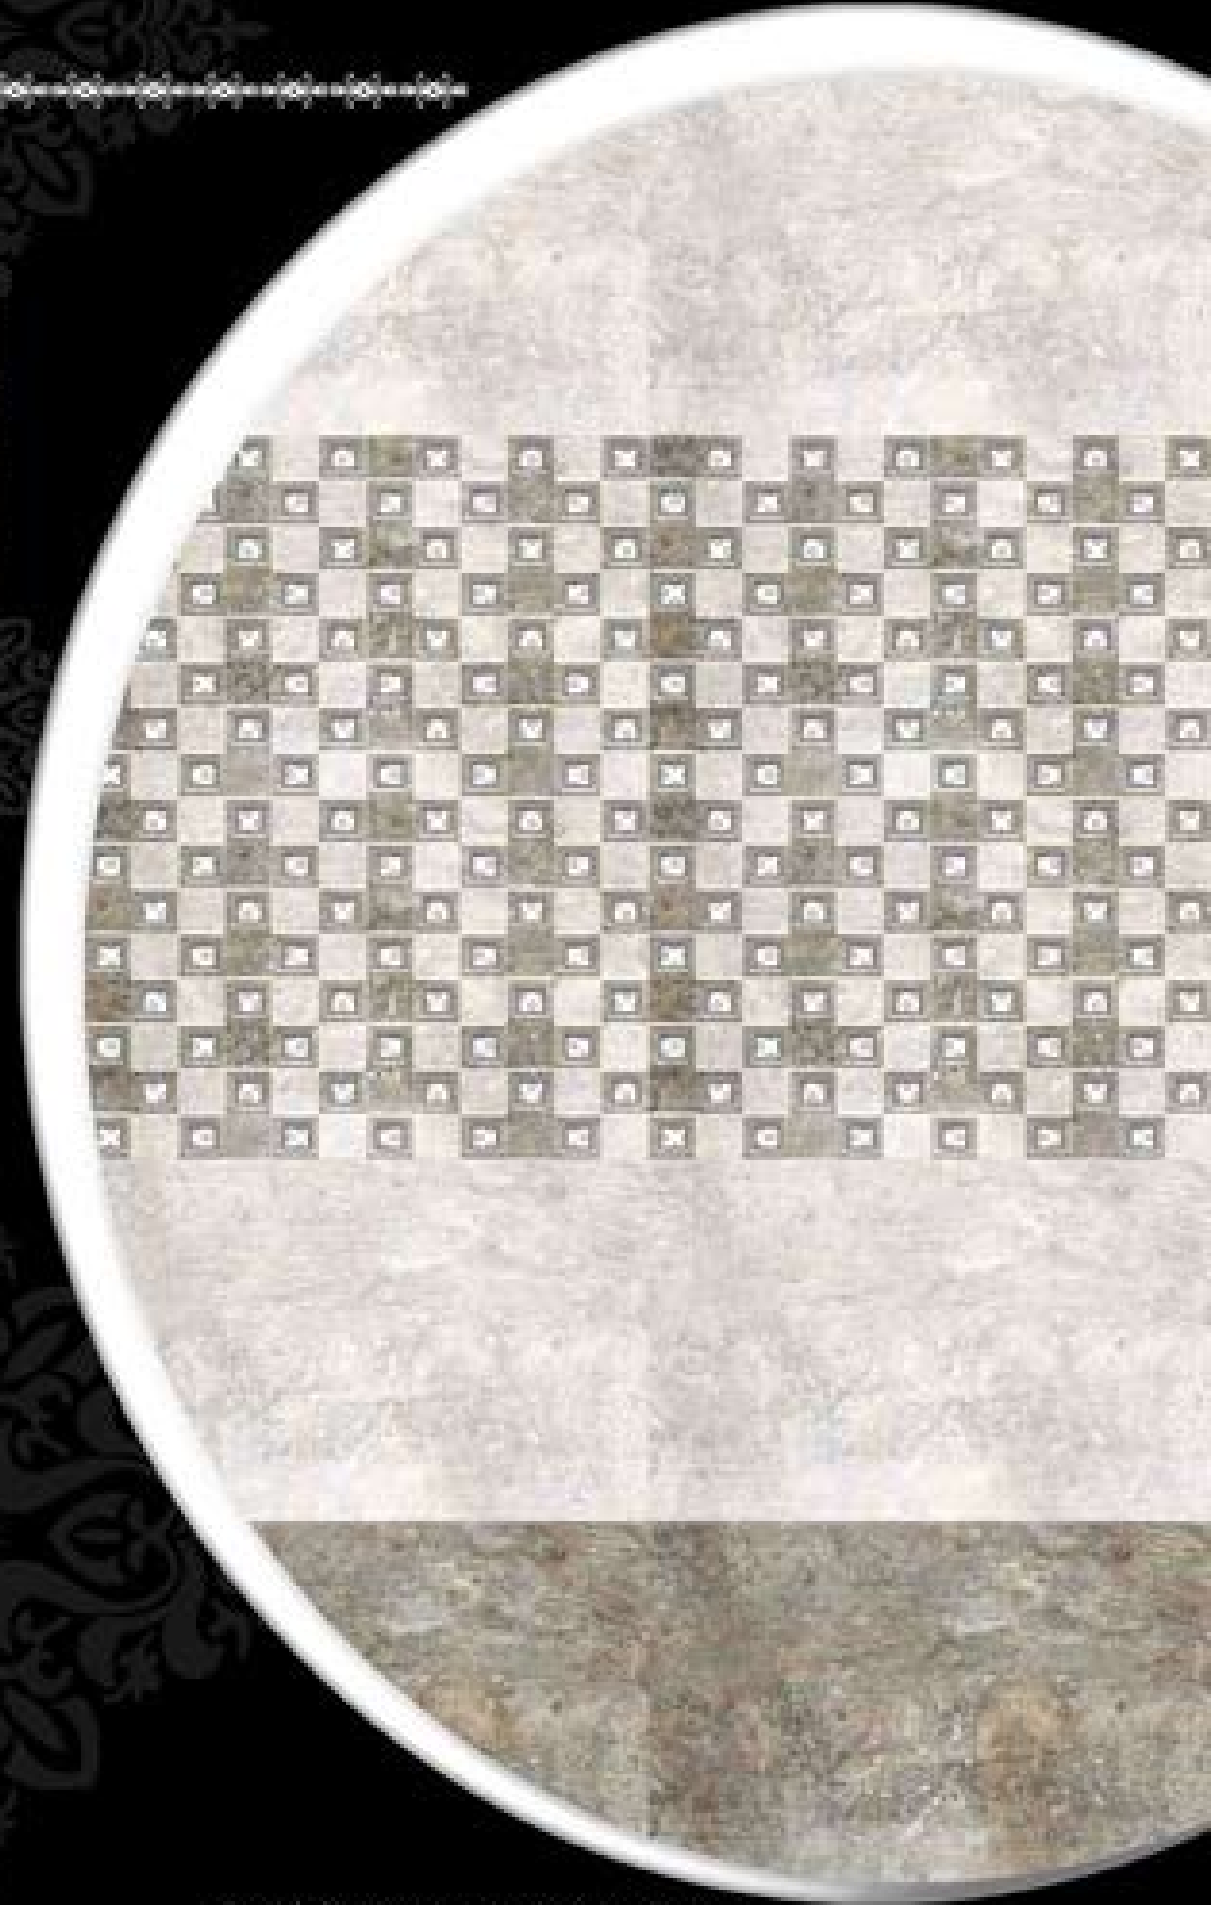

# Beauty forever.....

Matt series  
10" x 15"

213-DPLANE

213-HL-18

213-L PLANE

213-F (Antistid Sartin Matt 10"x15" Floor)