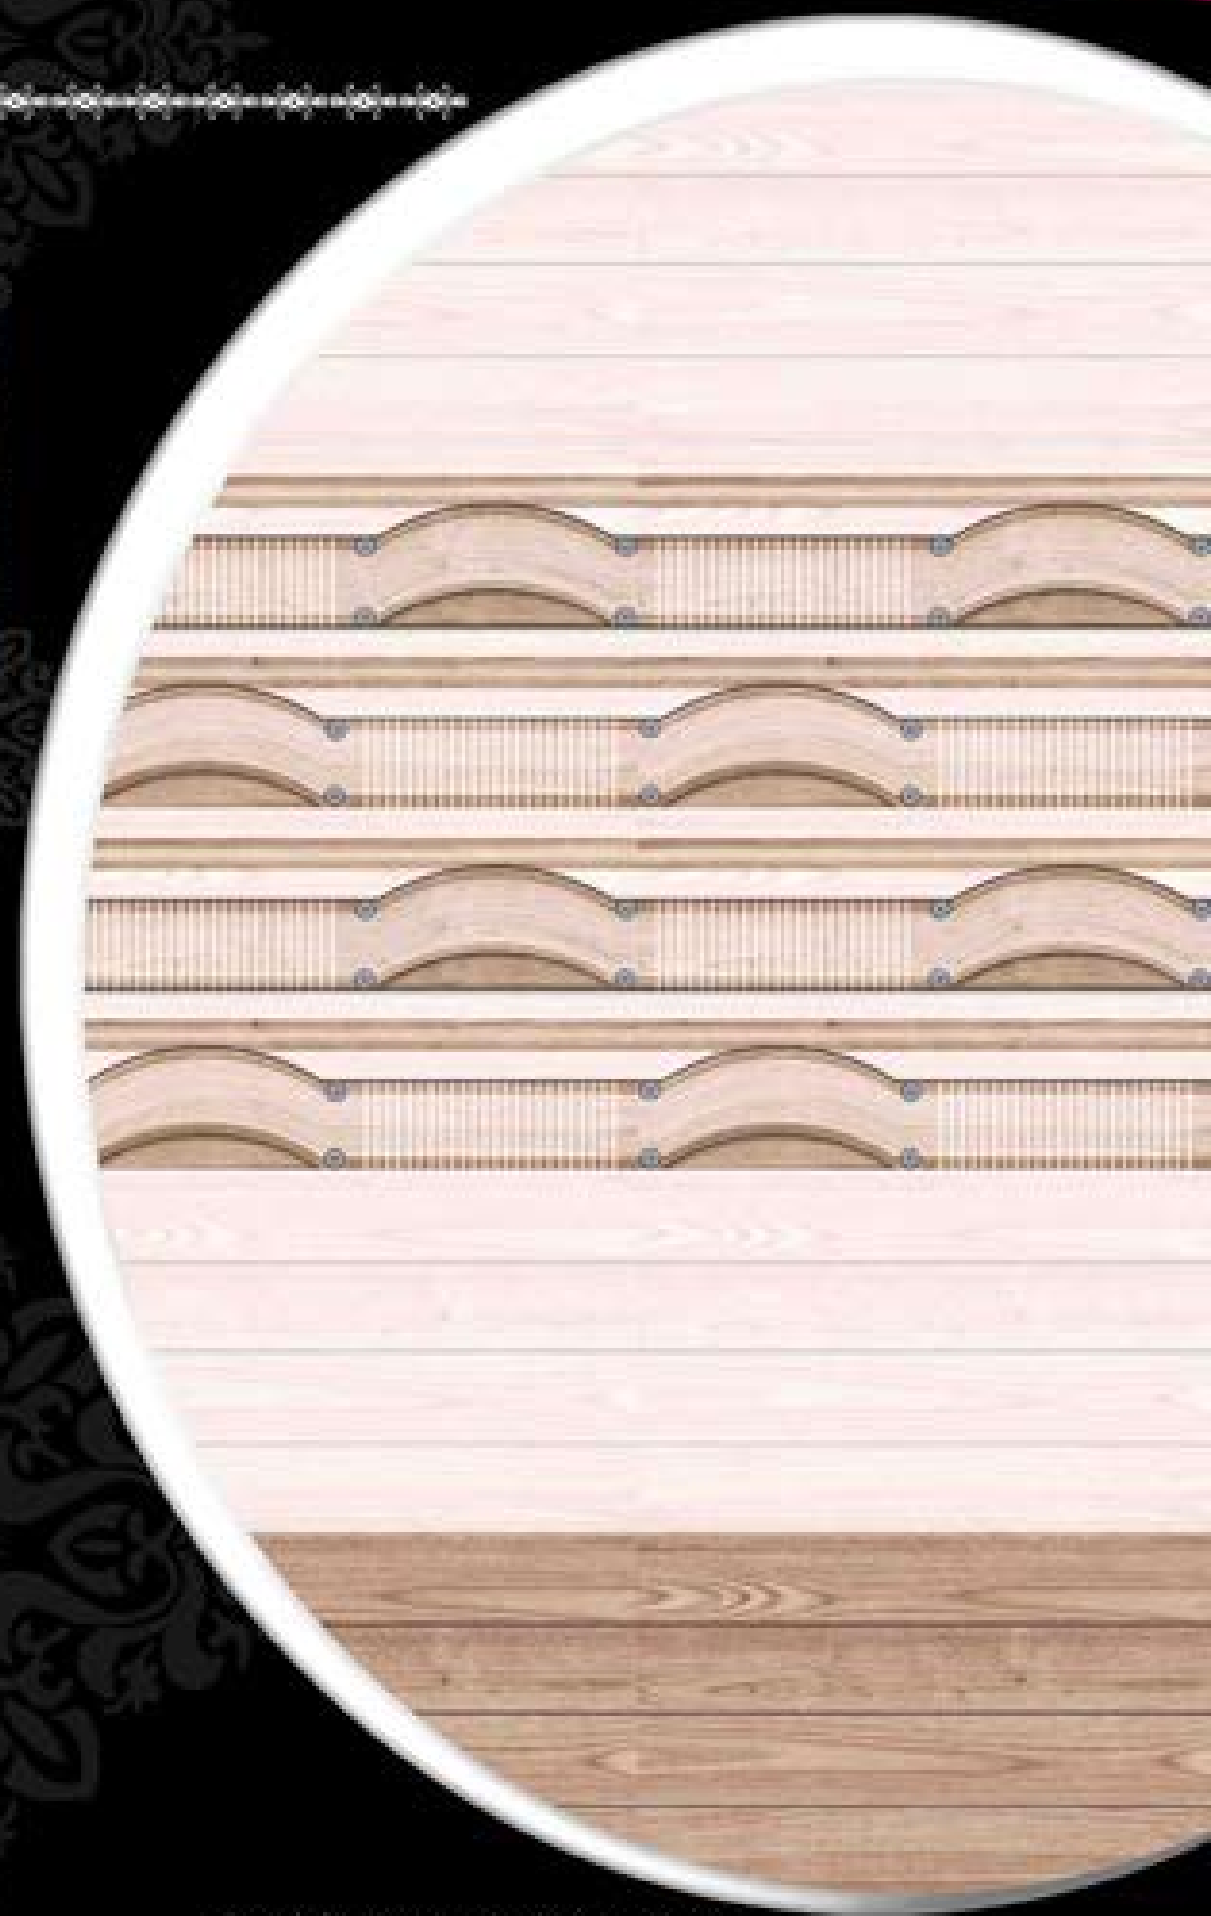

# Beauty forever.....

Matt series  
10" x 15"

210-D7

210-HL7

210-L7

210-F (Antistid Sartin Matt 10"x15" Floor)